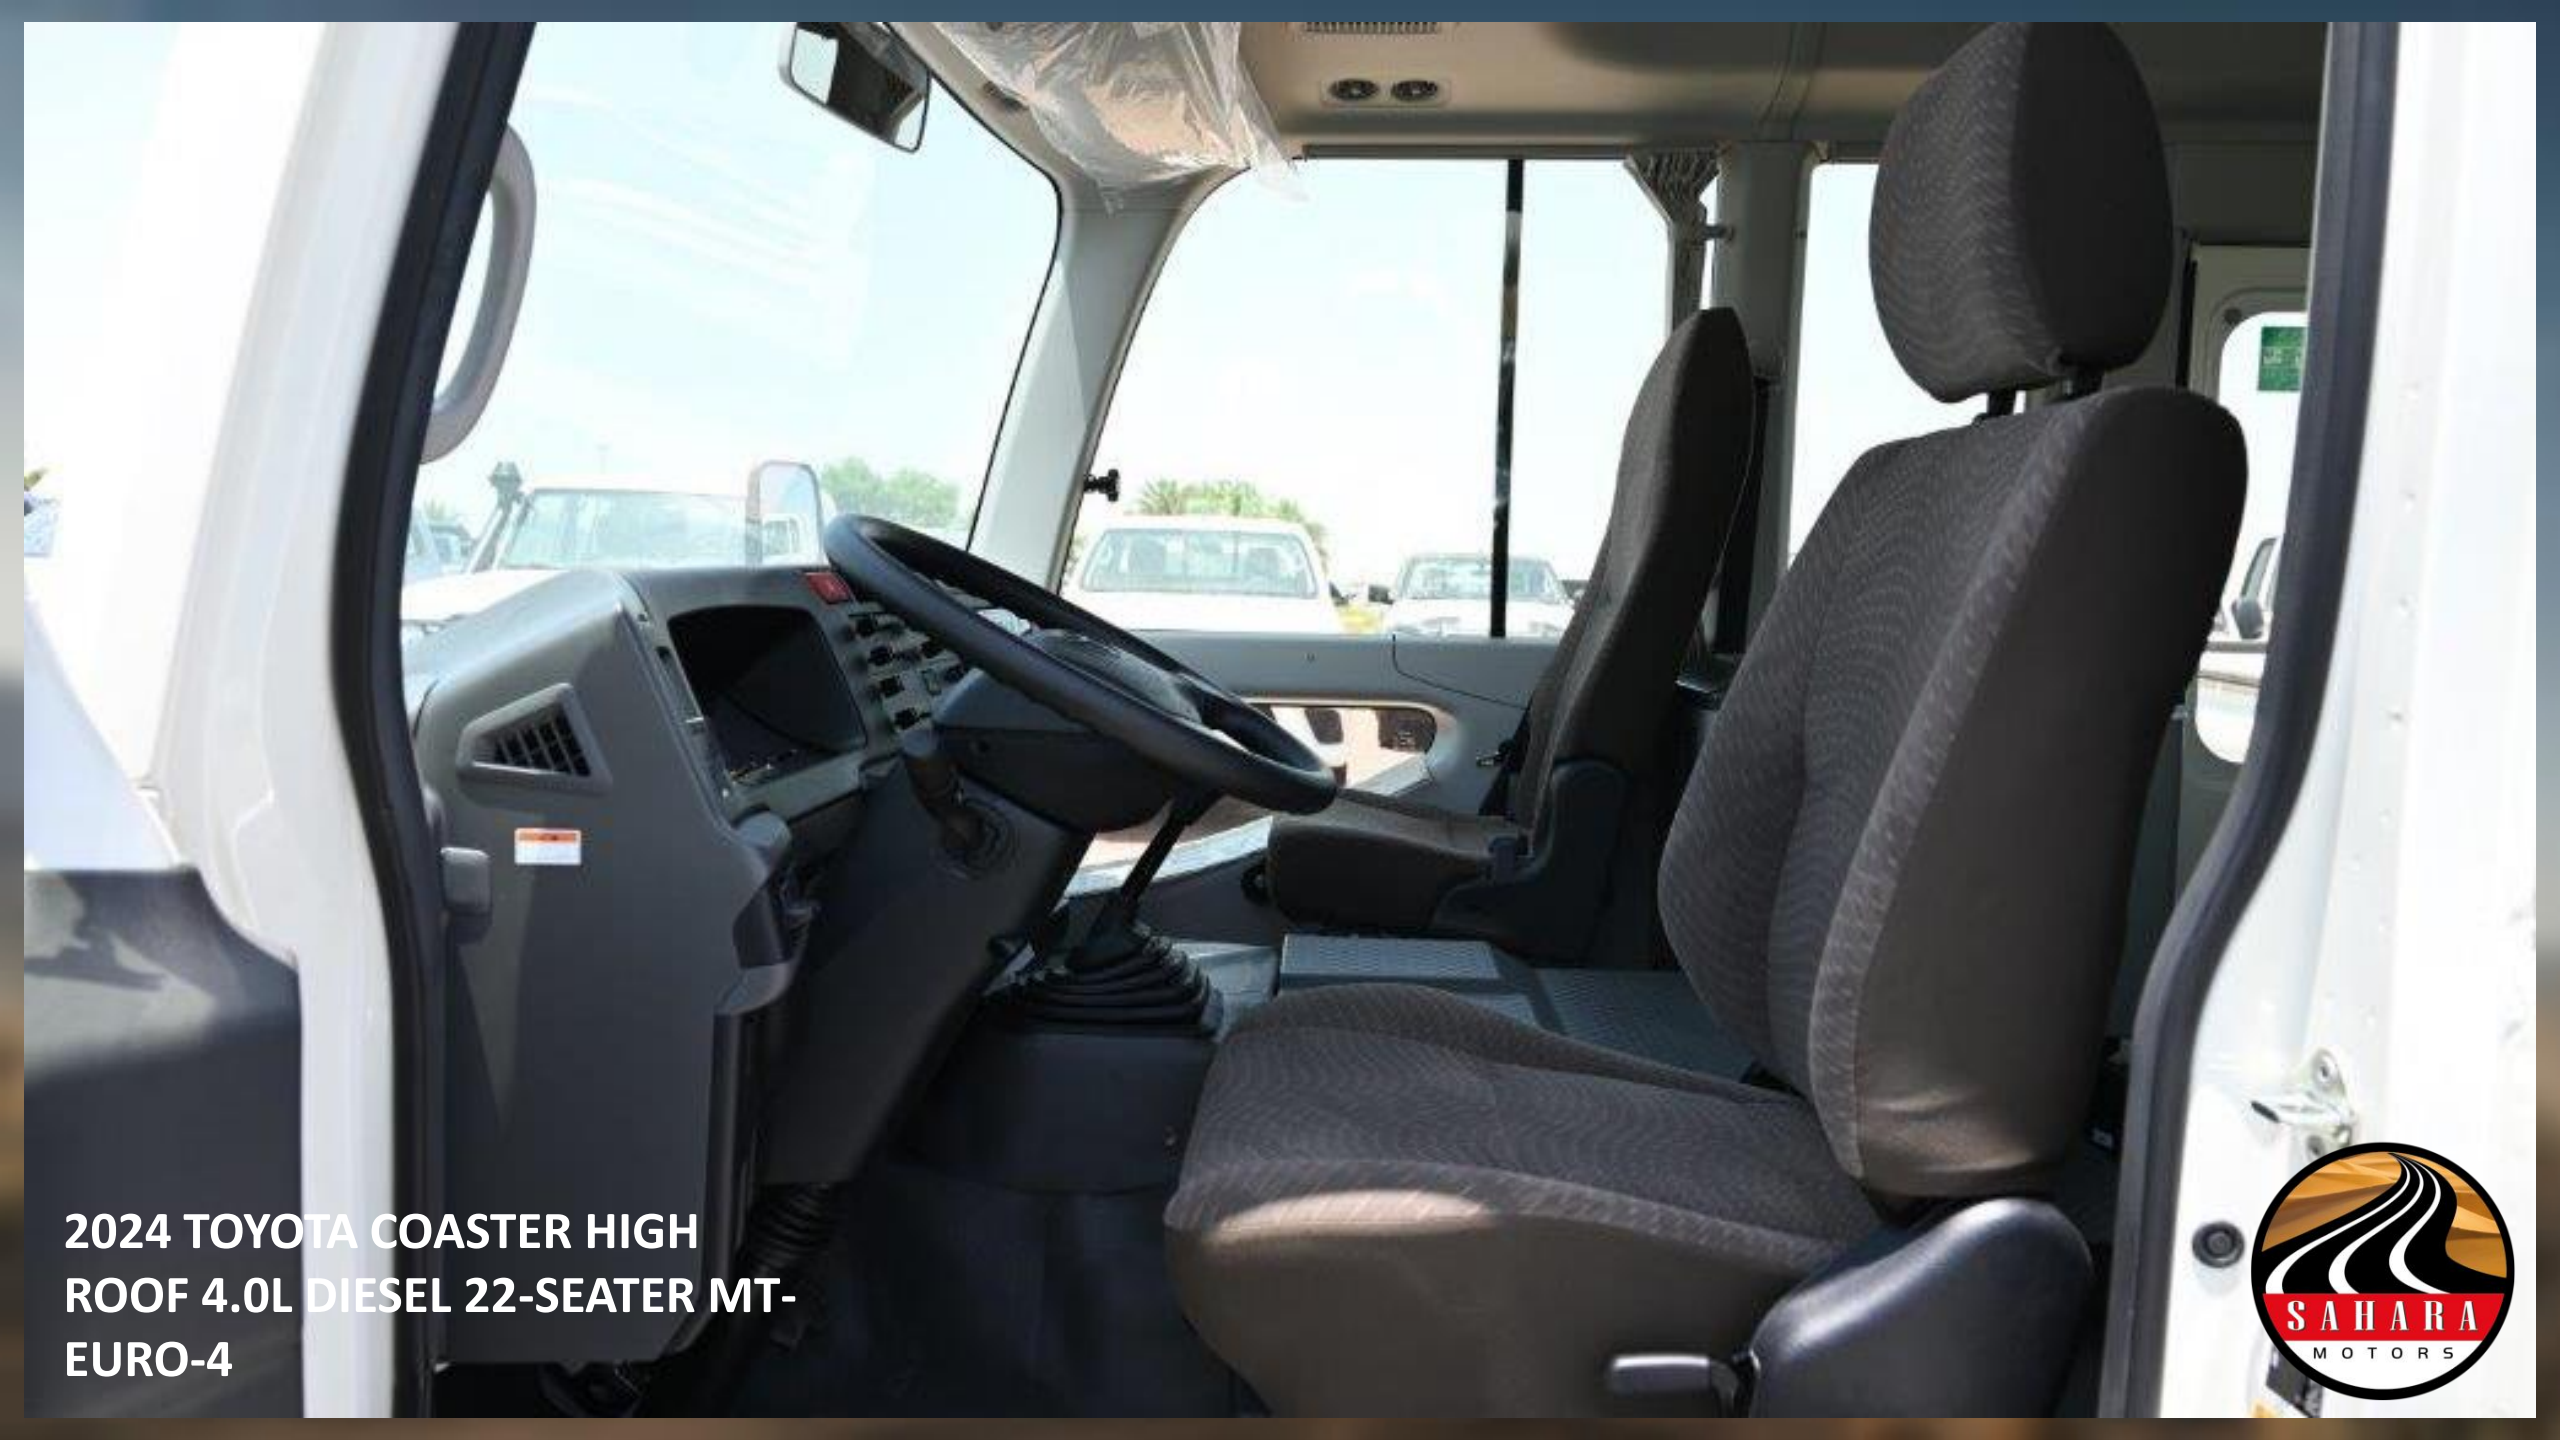

**TOYOTA**

**TOYOTA**  
**COASTER**

2024 TOYOTA COASTER HIGH  
ROOF 4.0L DIESEL 22-SEATER MT-  
EURO-4

2024 TOYOTA COASTER HIGH  
ROOF 4.0L DIESEL 22-SEATER MT-  
EURO-4

**2024 TOYOTA COASTER HIGH  
ROOF 4.0L DIESEL 22-SEATER MT-  
EURO-4**

2024 TOYOTA COASTER HIGH  
ROOF 4.0L DIESEL 22-SEATER MT-  
EURO-4

**2024 TOYOTA COASTER HIGH  
ROOF 4.0L DIESEL 22-SEATER MT-  
EURO-4**

**2024 TOYOTA COASTER HIGH  
ROOF 4.0L DIESEL 22-SEATER MT-  
EURO-4**

**2024 TOYOTA COASTER HIGH  
ROOF 4.0L DIESEL 22-SEATER MT-  
EURO-4**

**2024 TOYOTA COASTER HIGH  
ROOF 4.0L DIESEL 22-SEATER MT-  
EURO-4**

**2024 TOYOTA COASTER HIGH  
ROOF 4.0L DIESEL 22-SEATER MT-  
EURO-4**

**2024 TOYOTA COASTER HIGH  
ROOF 4.0L DIESEL 22-SEATER MT-  
EURO-4**

2024 MODEL TOYOTA COASTER HIGH ROOF 4.0L DIESEL 22 SEATER  
MANUAL TRANSMISSION- EURO 4  
MODEL CODE – XZB70L - ZGMNYV  
ENGINE:NO4C-VQ, 4.0L DIESEL, 4 CYLINDER IN LINE WITH TURBO  
OUTPUT HP/RPM:134/2500  
TORQUE KG-M/RPM:38/1400 MIN - 2400 MAX  
TRANSMISSION:5-SPEED MANUAL  
ABS + BA + PAB  
AIR BAGS – DRIVER + PASSENGER  
AUDIO- AM/ FM CD/AUX  
BAGGAGE RACK  
CENTER AND REAR SIDE DOOR – AUTO FOLDING WITH BUZZER  
DIGITAL CLOCK  
REFRIGERATOR  
FLOOR MAT  
FRONT HEATER  
SIDE CURTAINS  
ANTI THEFT – HIGH SECURITY KEY CYLINDER  
REAR HEATER  
FRONT SEAT – DRIVER + PASSENGER HI BACK  
FRONT SEAT BET- DRIVER + PASSENGER 3P  
REAR SEAT – HIGH BACK  
REAR SEAT BELT – 3P ELR TYPE  
SEAT MATERIAL – FABRIC  
SIDE GLSS – SLIDE  
TIRE – 215/70R 17.5 6.00 STEEL TUBELESS  
WINDSHIELD GLASS – GREEN LAMINATED  
HEAD LAMP – NEW DESIGN  
MICRO PHONE AND AMPLIFIER